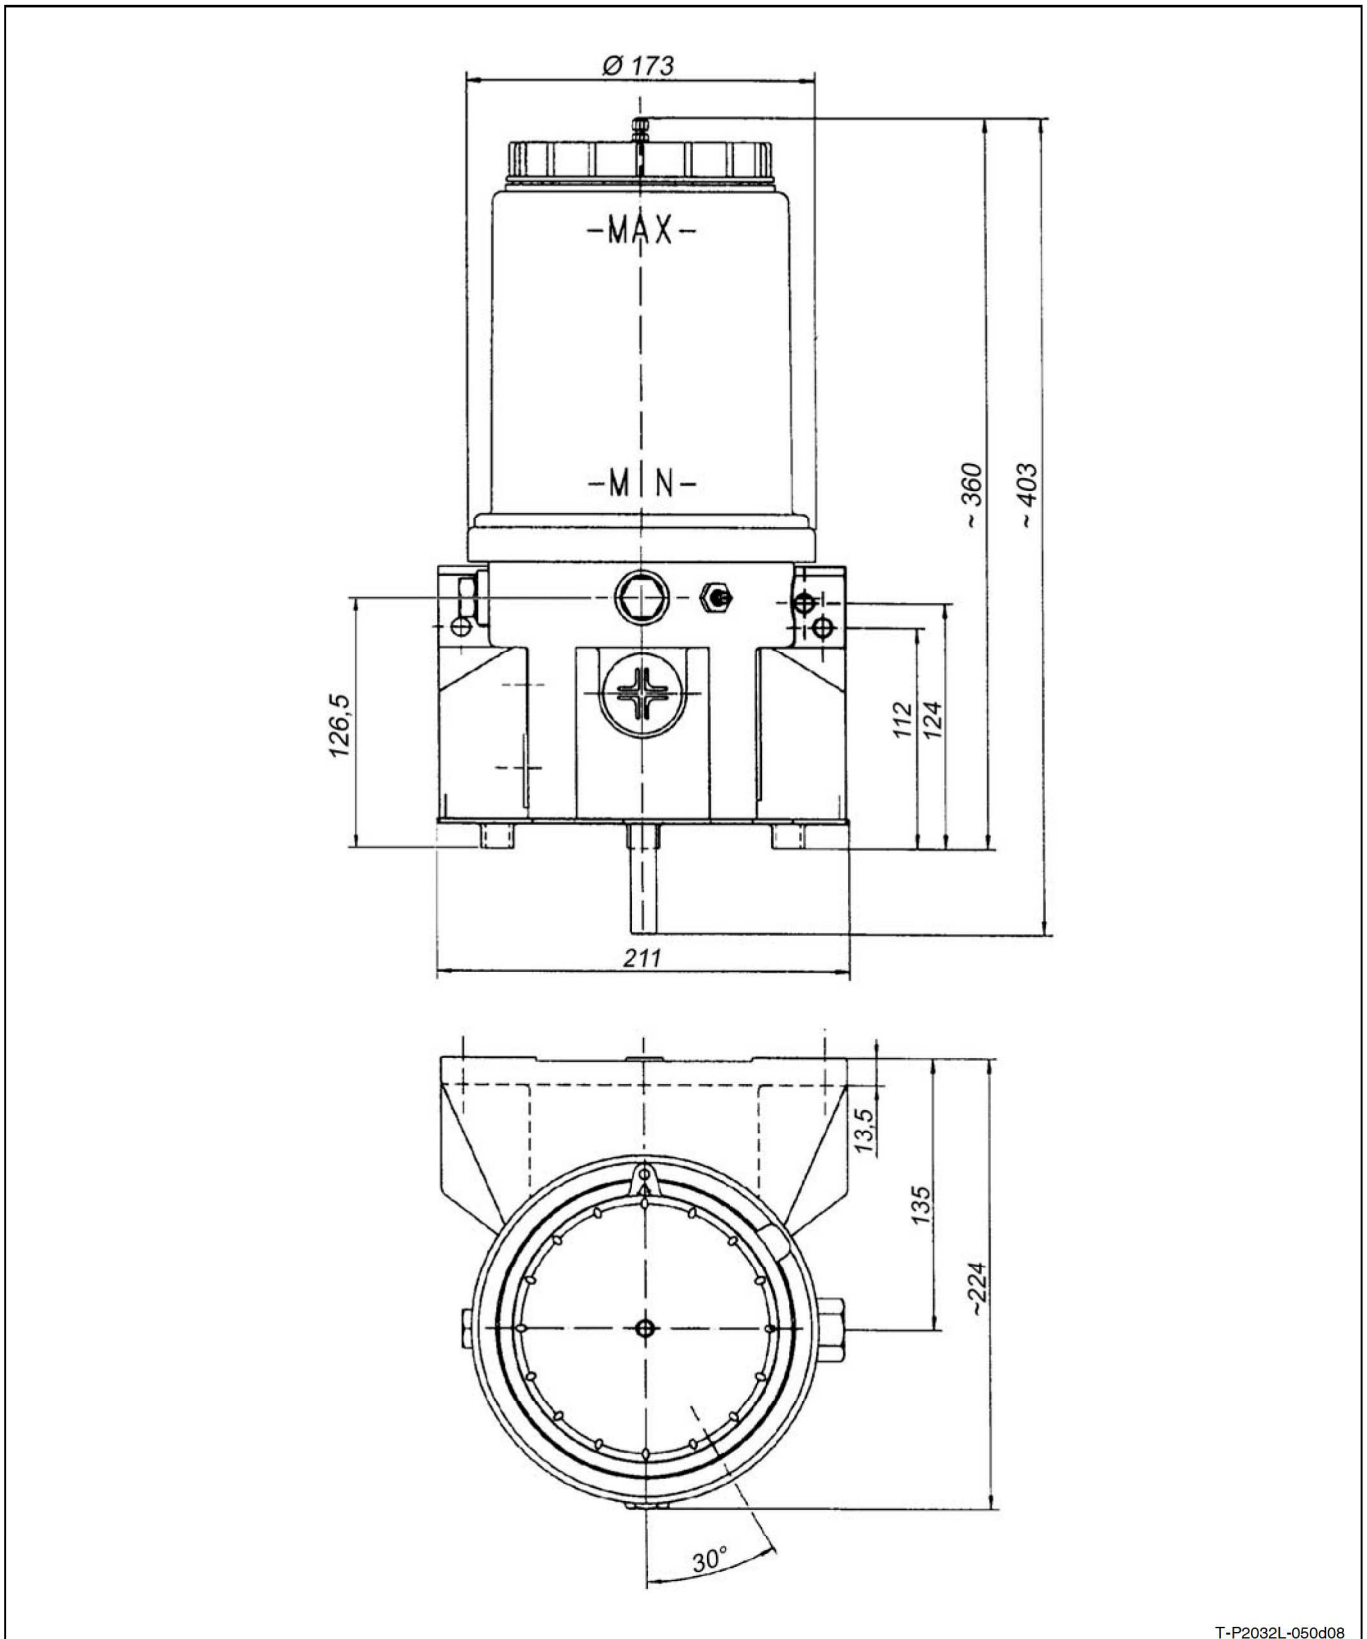

Dimensions: Pump 203 with 2 litre reservoir to be filled from the top

T-P2032L-050d08

Subject to modification